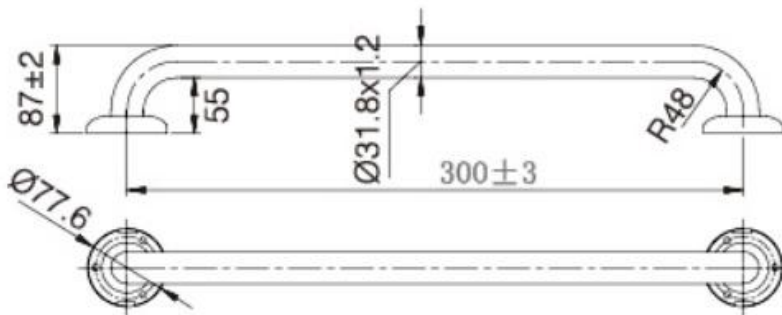

MOBI CARE 300 STRAIGHT GRAB RAIL

SPECIFICATIONS

TP GRAB300

TP GRAB300MK

Available in Stainless Steel or Matte Black Finish

304 Grade Stainless Steel

Complies with AS1428.1 requirements

WARRANTY INFORMATION: